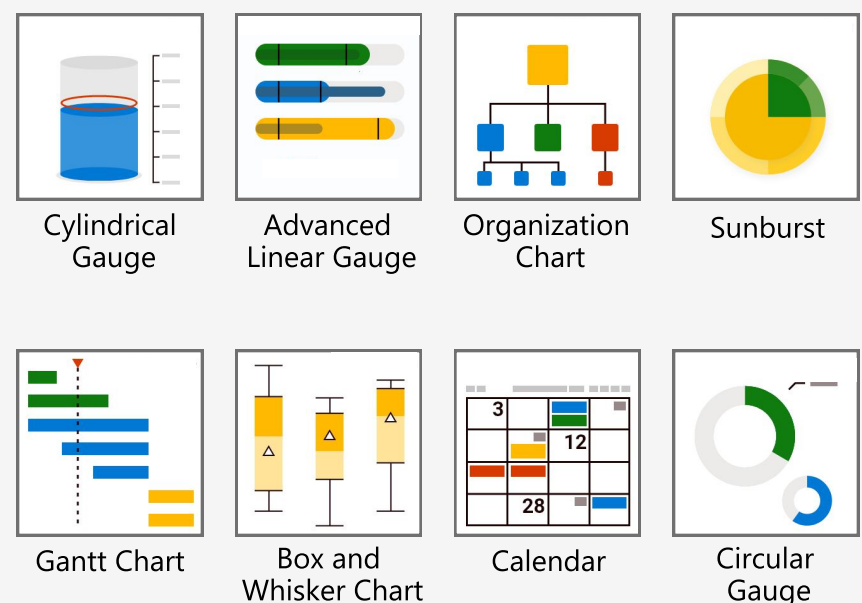

11 Microsoft Specializations

- AI and Machine Learning in Microsoft Azure
- Build and Modernize AI Apps with Microsoft Azure
- Analytics on Microsoft Azure
- Data Warehouse Migration to Microsoft Azure
- Migrate Enterprise Applications to Microsoft Azure
- Kubernetes on Microsoft Azure
- Accelerate Developer Productivity with Microsoft Azure
- Business Intelligence
- Microsoft Low Code Application Development
- Cloud Security
- Threat Protection

Optimizing Reporting & Visualizations

- Implemented 100,000+ executive dashboards, and reports to enable faster decision-making.
- Enabled ISVs to embed Power BI into existing applications for an integrated user experience.
- Published 40+ AI-enhanced and Power BI-certified custom visuals to Microsoft AppSource.
- Over 5 million Power BI visual downloads (Second largest provider of Power BI custom visuals on Microsoft AppSource after Microsoft).

Interested in learning more?

Discover how Microsoft Fabric can improve your insights with our free [Microsoft Fabric Real-time Intelligence 1-Day Workshop](#).

Accelerate your AI & ML journey with our [8-week implementation workshop](#).

Our most popular custom visuals

Microsoft Fabric
Featured Partner

Microsoft Power BI
Partner of the Year 2021

Contact us at
Sales@MAQSoftware

Visit our site for more information:
[MAQSoftware.com](https://www.MAQSoftware.com)